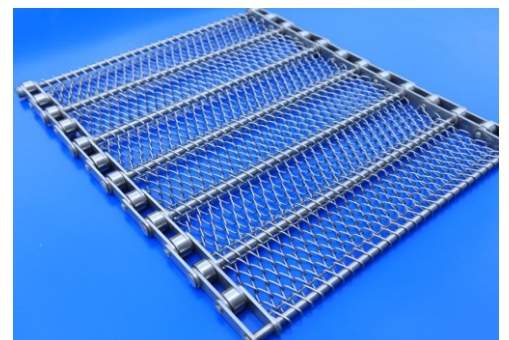

roller chain