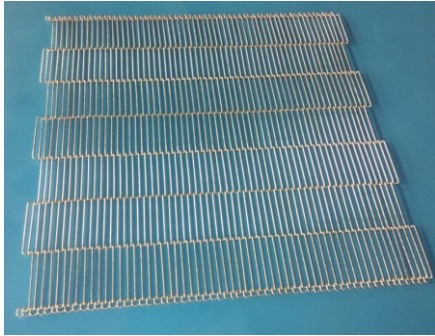

Innovation & Service in Belting

rod network belt