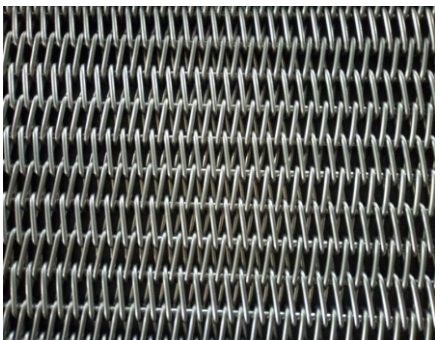

All of our wire belts are fabricated in high quality stainless steel for ease of cleaning and long service life under all conditions.

Our belts are built to order, to your exact specifications so any construction is possible, from our wide selection of wire belt types, we have a solution to all of your wire conveyor belt applications.

flat wire

balanced weave

roller chain

positive drive chain edge

spiral grid

compound balanced weave

self stacking spiral grid

HEAD OFFICE
VICTORIA
VIC - HASTINGS
NEW SOUTH WALES
QUEENSLAND
QUEENSLAND
SOUTH AUSTRALIA
WESTERN AUSTRALIA