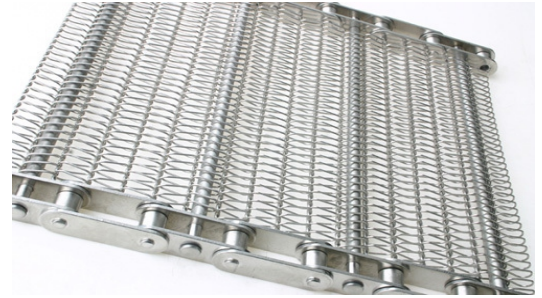

Ammeraal Beltech
Innovation & Service in Belting

Rydell Beltech Pty Ltd

Wire Belting

for the Food Industry

As a leading manufacturer of industrial process and conveyor belts, Rydell Beltech offers a wide selection of wire belts for the food industry.

Rydell Beltech wire belts are used in many varied applications including: washing, baking, cooking, drying and cooling

Able to withstand high temperatures and extreme conditions, Rydell Beltech wire belts are the industry choice for quality construction and long service life.

All of our wire belts are fabricated in high quality stainless steel for ease of cleaning and long service life under all conditions.

Our belts are built to order, to your exact specifications so any construction is possible, from our wide selection of wire belt types, we have a solution to all of your wire conveyor belt applications.